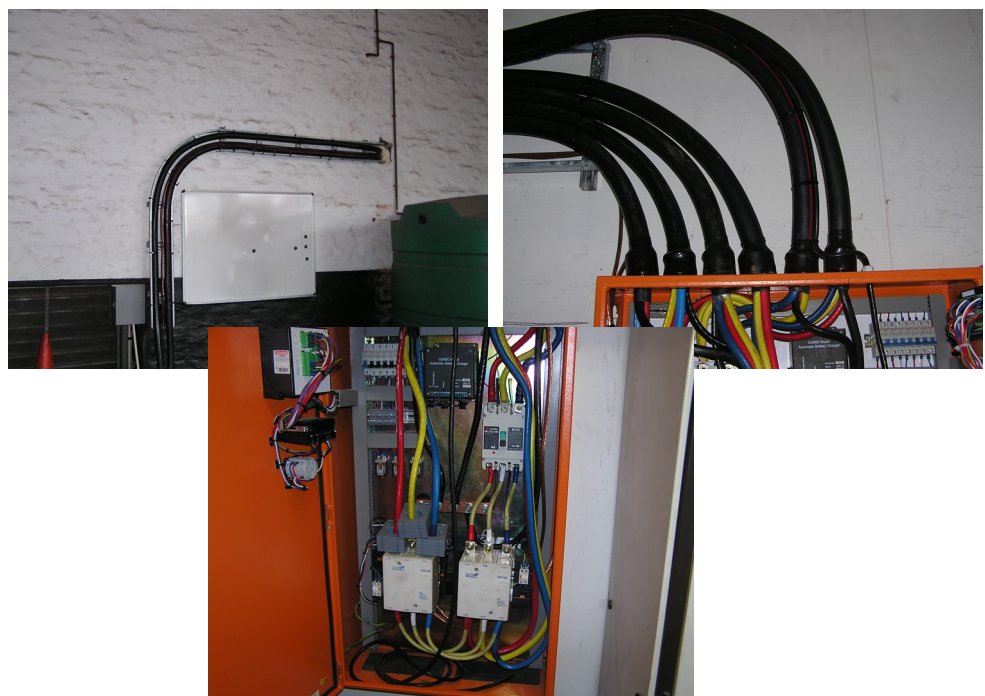

ELECTRICAL RETICULATION

All the electricians working for **NetPro Group** are members of the ECA (Electrical Contractors Association). All electrical work is carried out in strict accordance of SANS 10142 wiring code. All electrical work is undertaken. From installing a fluorescent lamp to installing large Generators supplying thousands of Amps.

We have completed the successful installation many generators, from tiny 2.5 KVA to 2 MVA units.

We have several long term contracts to roll out of UPS's nationally.

NetPro's focus is on **quality and service**